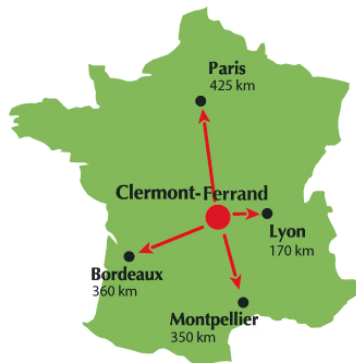

# MCF Position in Clermont-Ferrand

**P. Lafourcade**

GreHack 2025

# Where is Clermont Ferrand ?

- ▶ International Airport
- ▶ Direct regular flight connections to Paris, Lyon, Amsterdam, Porto,
- ▶ 3 hours by train to Paris
- ▶ One of the best Rugby Team

**La Région**

Auvergne-Rhône-Alpes

VILLE DE

**CLERMONT  
FERRAND**